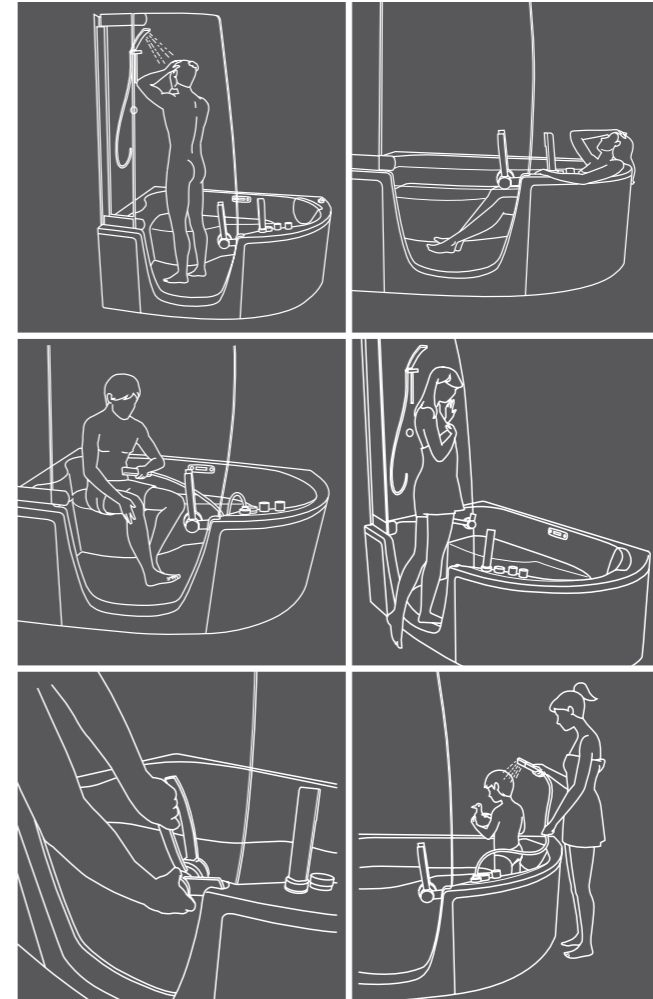

ADVANTAGES.

Practicality and safety guaranteed by the comfortable seats, the easy access and the ergonomic design. The handle with a mechanical latch prevents the door from being opened accidentally.