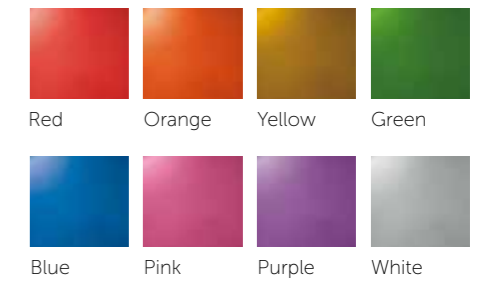

## Cromoexperience

optional on all tub versions.

**ADD COLOUR TO EVERY FEATURE.**

The panels are available in three different shades of wood and in duralight®: white or lacquered. Pick your favourite among the 6 different colours available or specify your chosen RAL/PANTONE to apply the colour lacquer of your choice.