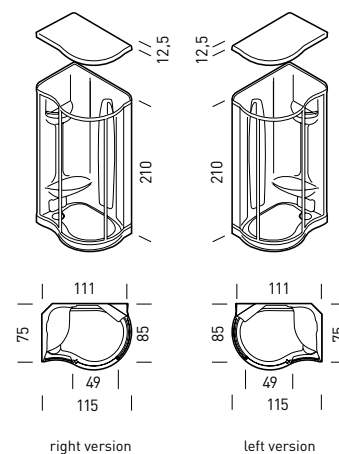

optional
 standard
 not available

148 NEXT
LENCI-TALOCCI DESIGN
115x85 cm

Shower enclosure colours
Acrylic

Functions

	148 Base	148 Multi-function	148 COMFORT	148 EXECUTIVE	148 ELITE
Hand shower on rail					
Roof with central shower head					
Thermostatic mixer or single lever mixer tap					
Clean glass					
Silver version					
Water massage selection		man.	man.	man.	dig.
Water massages					
Control panel					
Aromatherapy oil dispenser					
Air recirculation					
Descaling					
Turkish bath with temperature control					
Ceiling light					
Radio (Acoustic Panel)					
Lymphatic drainage					
Scottish shower					
Chromoexperience					
Thermostatic mixer and electronic flow diverter					