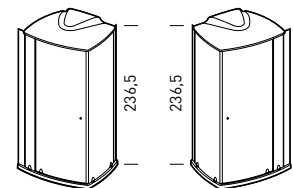

right version

left version