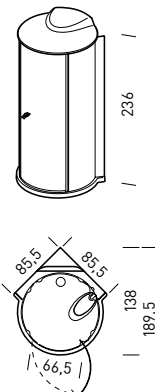

optional standard not available