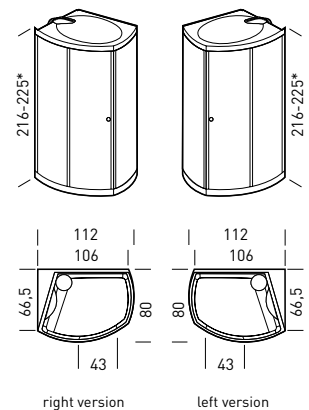

Functions

	157 Base	157 Multi-function LIGHT	157 Multi-function	157 COMFORT LIGHT	157 COMFORT	157 EXECUTIVE
Hand shower						
Central shower head						
Roof						
Thermostatic mixer or single lever mixer tap						
Clean glass						
Water massage selection		man.	man.	man.	man.	dig.
Vertical massage						
Water test nozzle						
Massaging strip						
Fold-down seat						
Removable methacrylate seat						
Control panel						
Aromatherapy oil dispenser						
Air recirculation						
Descaling						
Turkish bath with temperature control						
Turkish bath						
Ceiling light						
Scottish shower						
Radio (Acoustic Panel)						
Lymphatic drainage