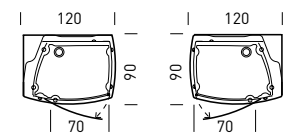

right version

left version