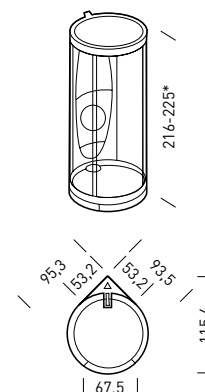

* = the shower tray can be 85 mm or 175 mm deep