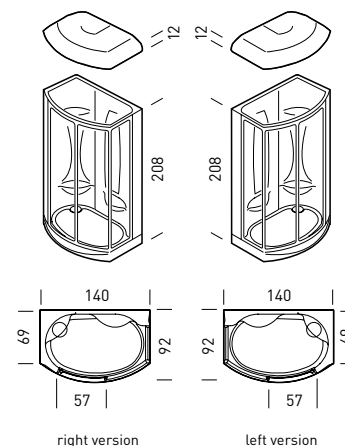

- HAND SHOWER ON RAIL
- MIRROR
- CONTROL PANEL
- TEMPERED GLASS SLIDING DOOR AND PANELS
- MULTI-FUNCTION JET
- INTEGRATED SEATS
- VAPORISER AND AROMATHERAPY OIL DISPENSER
- FOOT MASSAGE
- SHOWER TRAY WITH SLIP-RESISTANT BOTTOM

Functions	140 Base	140 Multi-function	140 EXECUTIVE	140 ELITE
Hand shower on rail				
Roof with central shower head				
Thermostatic mixer or single lever mixer tap				
Clean glass				
Silver version				
Water massage selection		man.	man.	dig.
Water massages				
Control panel				
Aromatherapy oil dispenser				
Air recirculation				
Descaling				
Turkish bath with temperature control				
Ceiling light				
Radio (Acoustic Panel)				
Lymphatic drainage				
Scottish shower				
Chromoexperience				
Thermostatic mixer and electronic flow diverter