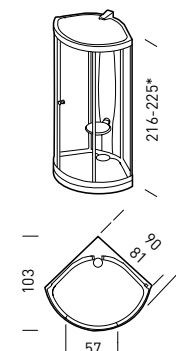

* = the shower tray can be 85 mm or 175 mm deep