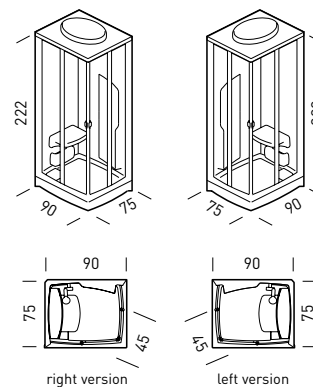

Functions

	154 Base	154 Multi-function	154 COMFORT
Hand shower on rail			
Roof			
Thermostatic mixer or single lever mixer tap			
Silver version			
Central shower head			
Clean glass			
Water massage selection		man.	man.
Water massages			
Control panel			
Aromatherapy oil dispenser			
Air recirculation			
Descaling			
Turkish bath with temperature control			
Ceiling light			

optional
 standard
 not available