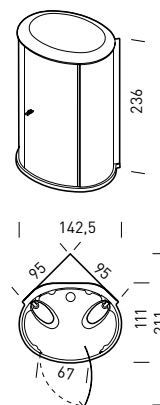

HAND SHOWER

VERTICAL
MASSAGE JET

SWIVEL SEAT
ON RAIL

STEAM OUTLET
AND AROMATHERAPY
OIL DISPENSER

SHOWER TRAY
IN DURALIGHT™

Functions

	E01 Multi-function	E01 Multi-function with Turkish bath
Hand shower		
Roof with central shower head		
Thermostatic Mixer		
Vertical massage		
Clean glass		
Water massage selection	man.	dig.
Swivel seats		
Control panel		
Ceiling light		
Aromatherapy oil dispenser		
Scottish shower		
Radio stereo (Acoustic Panel)		
Chromoexperience		
Electronic flow diverter		
Turkish bath with temperature control		
Subwoofer		