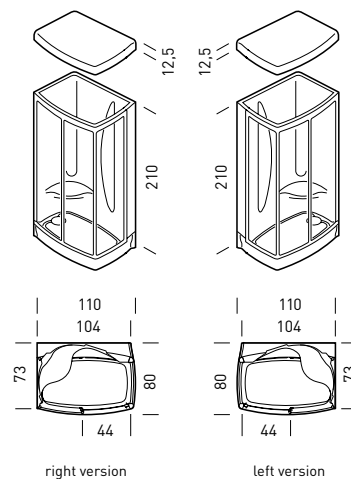

optional
 standard
 not available

146 NEXT

LENCI DESIGN

110x80 cm

Shower enclosure colours
Acrylic

Functions

	146 Base	146 Multi-function	146 COMFORT	146 EXECUTIVE	146 ELITE
Hand shower on rail					
Roof with central shower head					
Thermostatic mixer or single lever mixer tap					
Clean glass					
Silver version					
Water massage selection		man.	man.	man.	dig.
Water massages					
Control panel					
Aromatherapy oil dispenser					
Air recirculation					
Descaling					
Turkish bath with temperature control					
Ceiling light					
Radio (Acoustic Panel)					
Lymphatic drainage					
Scottish shower					
Chromoexperience					
Thermostatic mixer and electronic flow diverter					